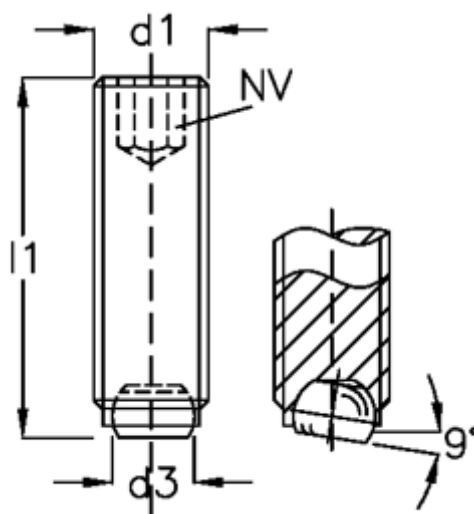

Article number: 20904618

Description: E+G Ball point screw
GN 605-M6-16-V

Measures

d1	= M6
d2	= 4.0
d3	= 3.2
Internal hexagon	= 3
l1	= 16